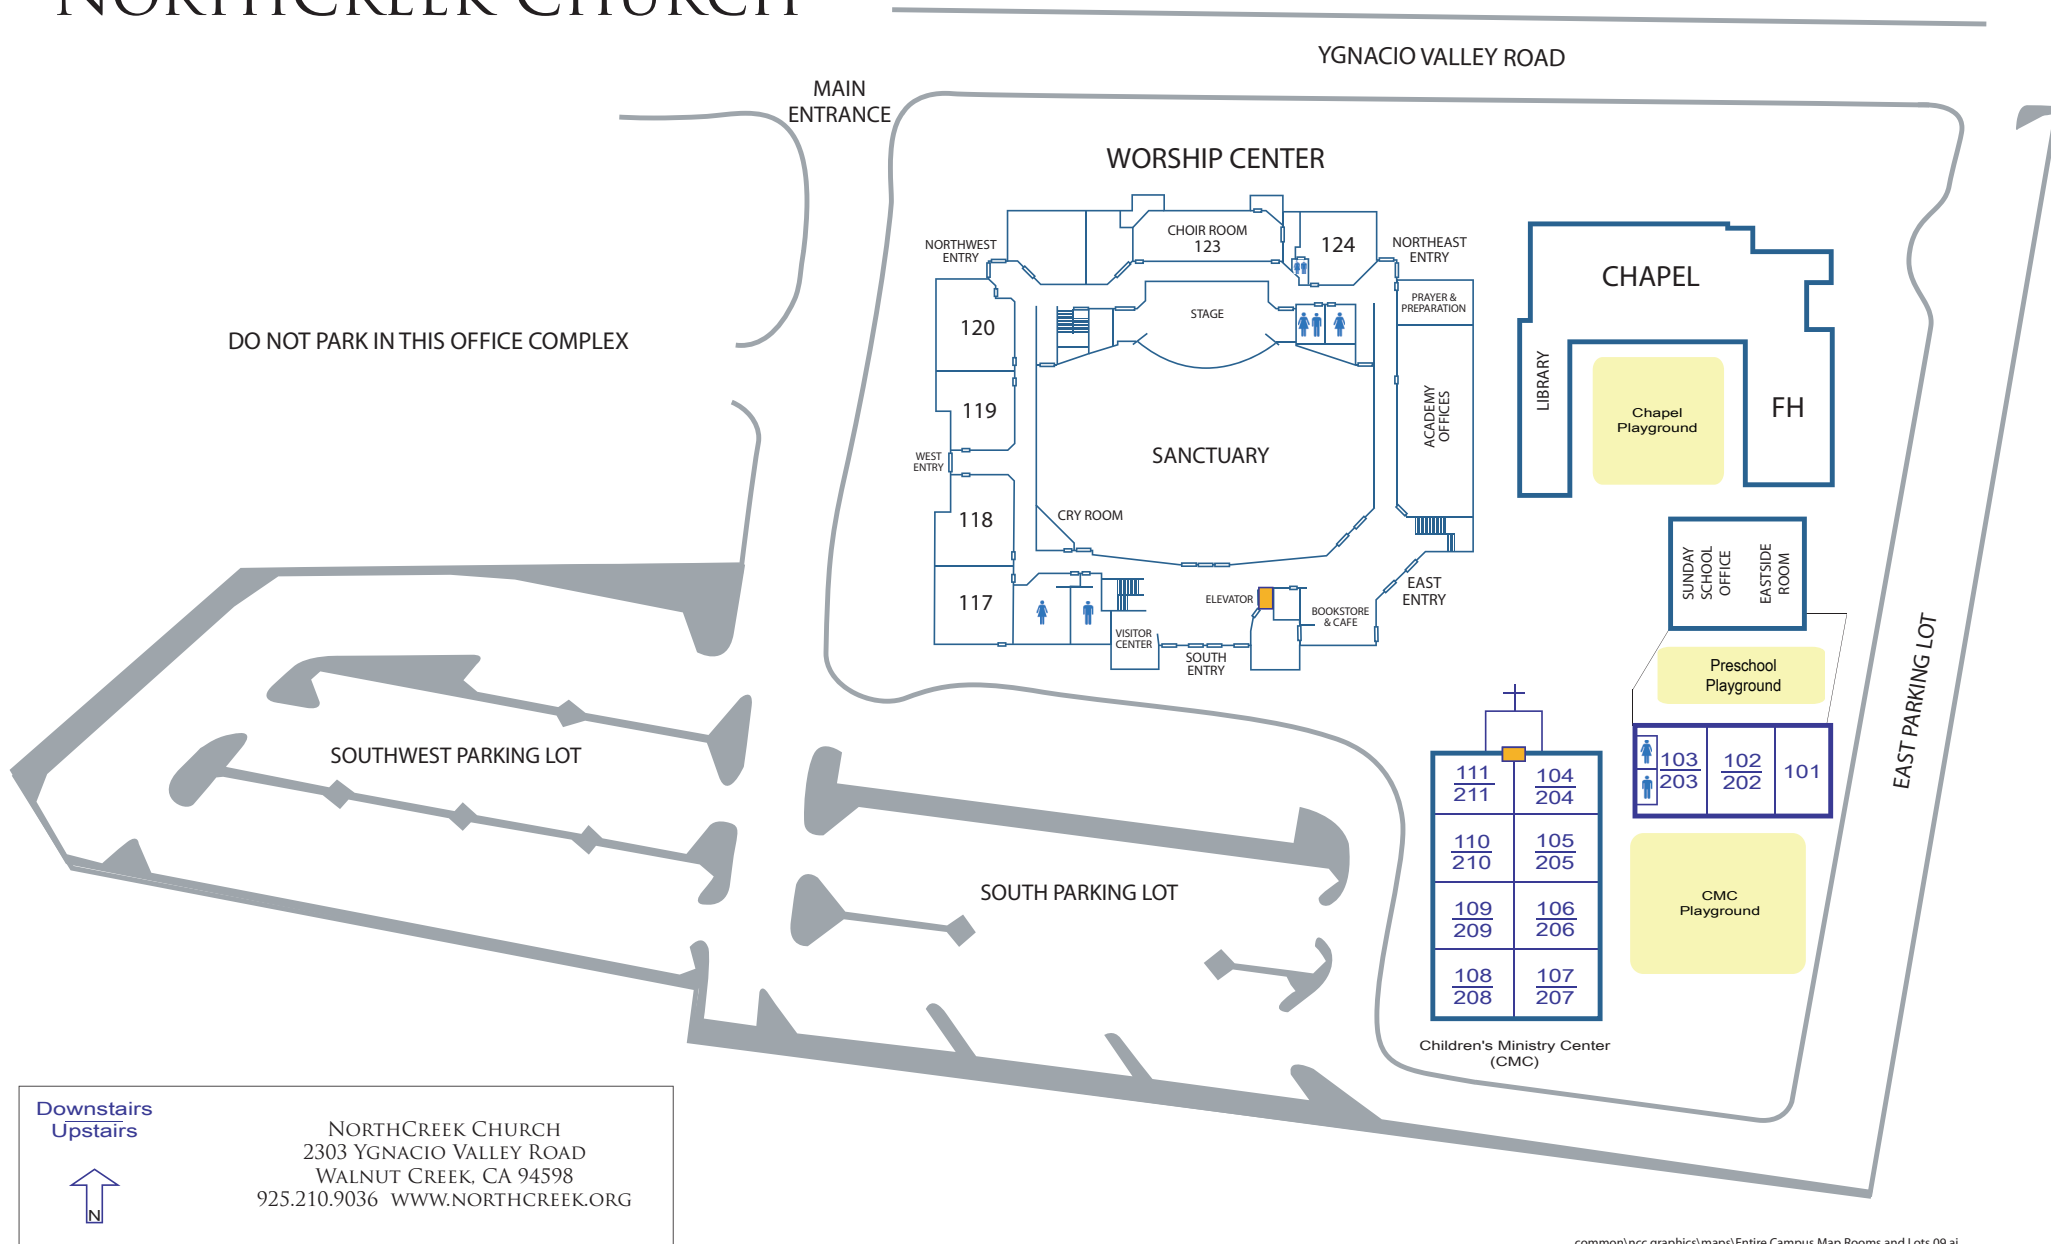

# NORTHCREEK CHURCH

Downstairs  
Upstairs

NORTHCREEK CHURCH  
2303 YGNACIO VALLEY ROAD  
WALNUT CREEK, CA 94598  
925.210.9036 WWW.NORTHCREEK.ORG